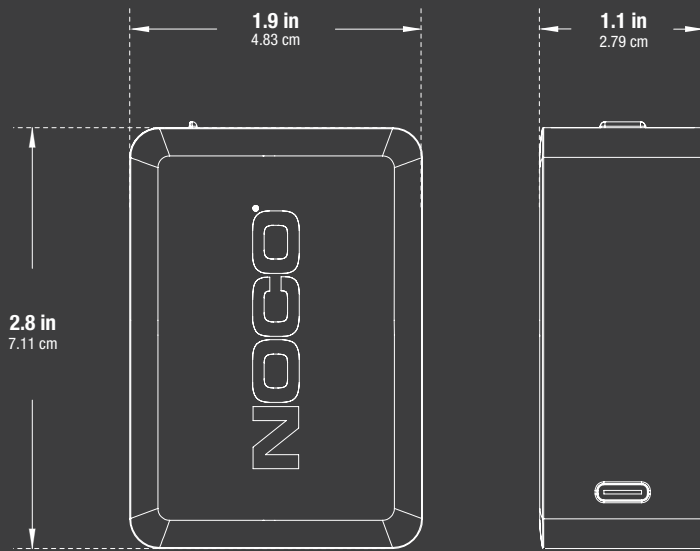

WHAT'S IN THE BOX

*Accessories not to scale with U65

TECHNICAL SPECIFICATIONS

INPUT:	AC 100-240V, 50-60Hz	
OUTPUT:	DC 3A/5V 3A/9V 3A/12V 3A/15V 3.25A/20V - 65W Max	
WEIGHT:	0.39 lbs (0.18kg)	
VOLUMETRICS:	Retail Packaging:	Master Carton:
	Dimensions: 2.80" x 3.98" x 6.69" Weight: 1.06lbs UPC: 0-46221-20005-8	Dimensions: 17.13" x 12.20" x 5.79" Weight: 7.72lbs Quantity: 6 UCC: 10046221200055
	Inner Carton:	Units Per Pallet:
	Dimensions: 3.78" x 4.96" x 8.27" Weight: 1.10lbs	56 Units