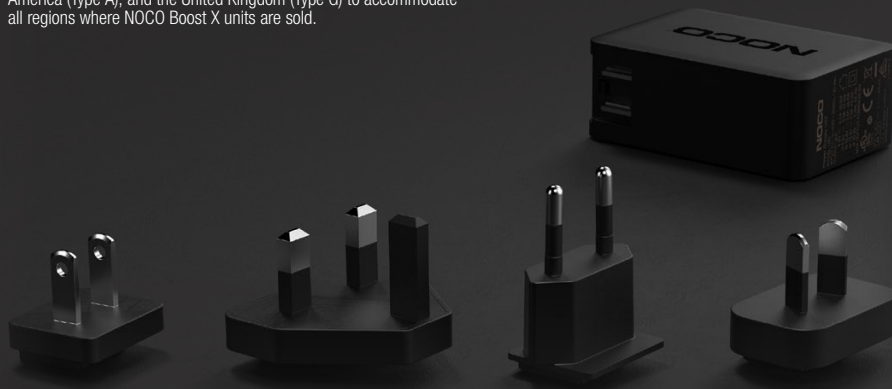

WORLDWIDE APPLICATION.

Includes Adapters for Australia (Type I), Europe (Type C), North America (Type A), and the United Kingdom (Type G) to accommodate all regions where NOCO Boost X units are sold.

NA
TYPE A

UK
TYPE G

EU
TYPE C

AU
TYPE I